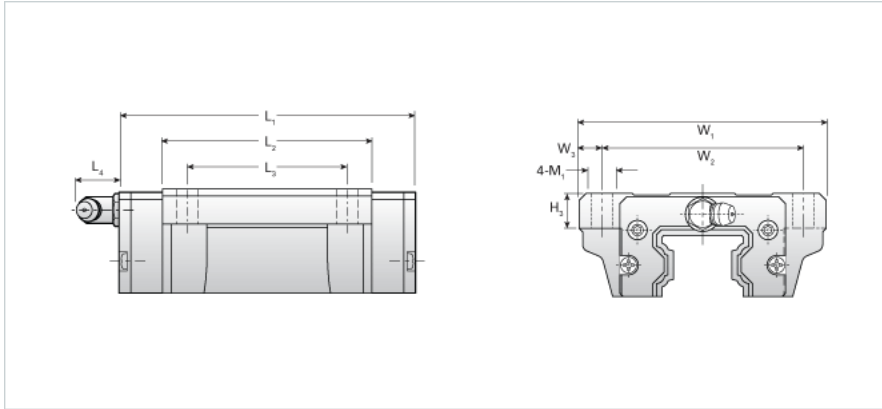

NH20EA

Call 800-321-7800 or visit us online at www.nookindustries.com to configure and order your NH20EA today!

Details

Size [mm] 20

Dimensions

L1 [mm] 73
 L2 [mm] 50
 L3 [mm] 40
 L4 [mm] 0
 H3 [mm] 8
 W1 [mm] 63
 W2 [mm] 53
 W3 [mm] 5
 M1 M6

Weight

Weight-Block [kg] 0.40

Grease Fitting

Grease Fitting Part Number NAS516-1A