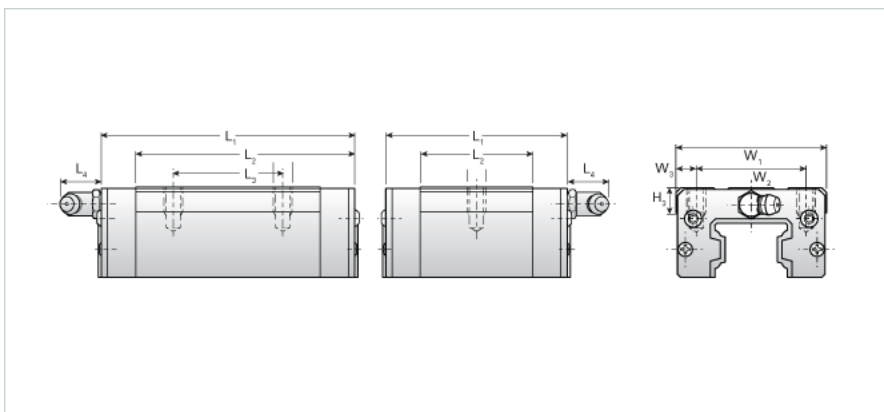

NU55ER

Call 800-321-7800 or visit us online at www.nookindustries.com to configure and order your NU55ER today!

Details

Size [mm] 55

Dimensions

L1 [mm] 168
 L2 [mm] 124
 L3 [mm] 75
 L4 [mm] 14
 H3 [mm] 18
 M1 x l M12X18
 W1 [mm] 100
 W2 [mm] 75
 W3 [mm] 12.5

Weight

Weight-Block [kg] 3.30

Grease Fitting

Grease Fitting Part Number B-PT 1/8