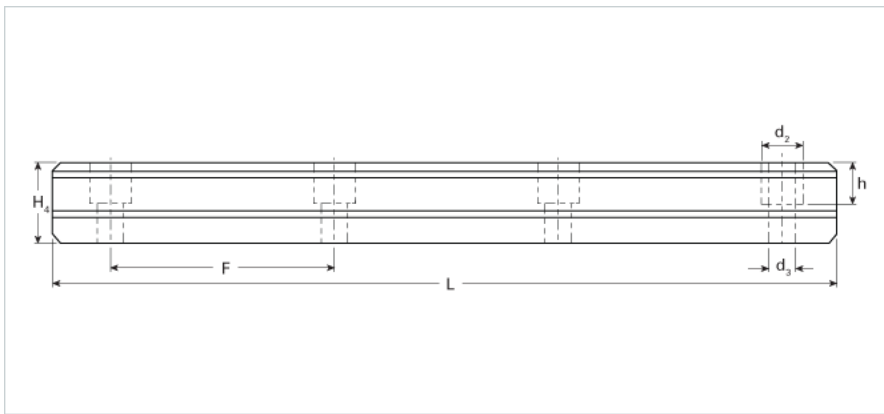

## NU-45

Call 800-321-7800 or visit us online at [www.nookindustries.com](http://www.nookindustries.com) to configure and order your NU-45 today!

Details	
Size [mm]	45
Type	Compact
Dimensions	
d2 [mm]	17.5
d3 [mm]	11
h [mm]	20.5
H4 [mm]	42
F [mm]	105
W [mm]	45
Maximum Length [mm]	3000
Weight	
Weights-Rail [kg/m]	12.9